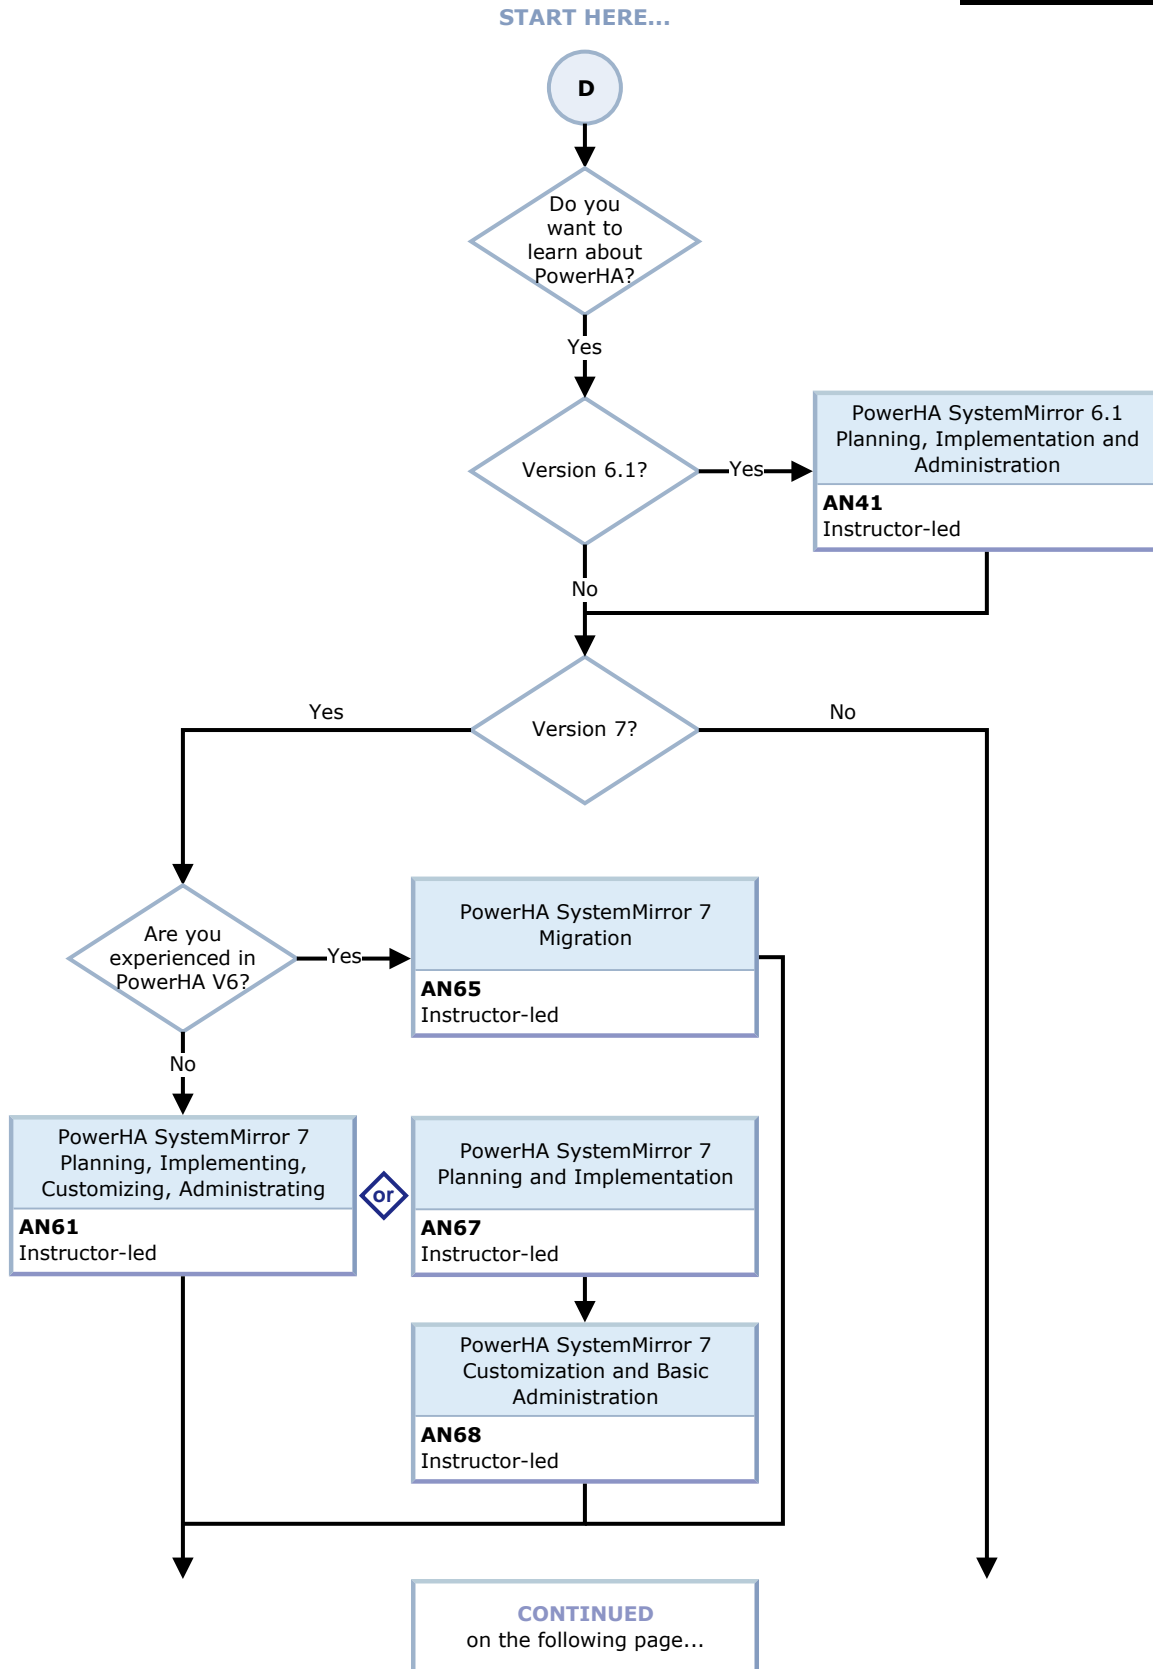

PowerHA SystemMirror for AIX

CONTINUED
from the previous page...