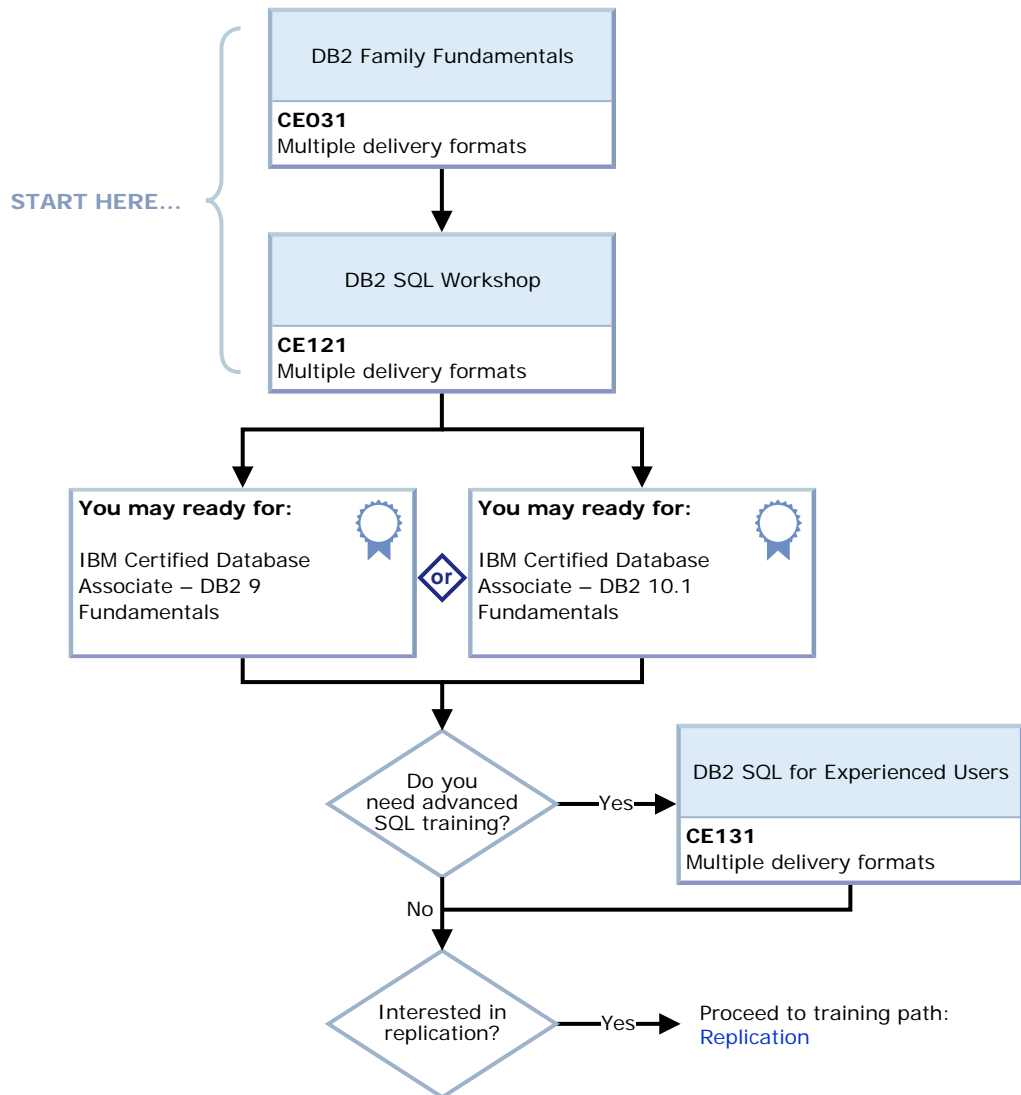

IBM Information Management

Data Servers Cross Product Overview

CONTINUED
on the following page...