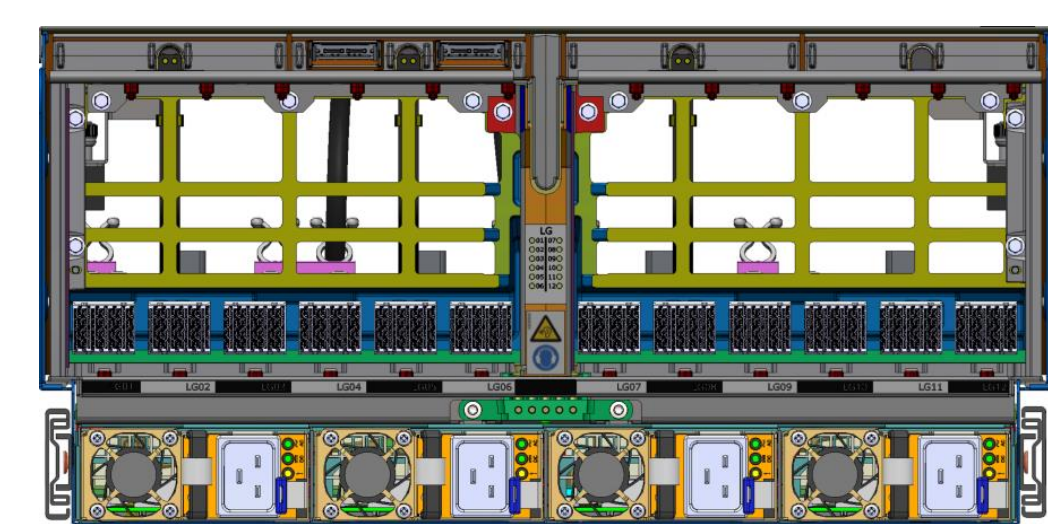

**New CPC I/O Adapters for 9176**

-  FC 0216  
Integrated Coupling Adapter (ICA SR2.0)
-  FC 0315  
PCIe+ Gen4 Fanout
-  FC 3376  
100G Integrated Network Adapter (CX7)
-  PCIe Filler

Support Element

Internal Ethernet Network Switch

Vertical PDU

KMM Storage Cubby

PCIe+ I/O Drawer

CPC Drawer

Frame

Frame with Top Exit Cabling Enclosure