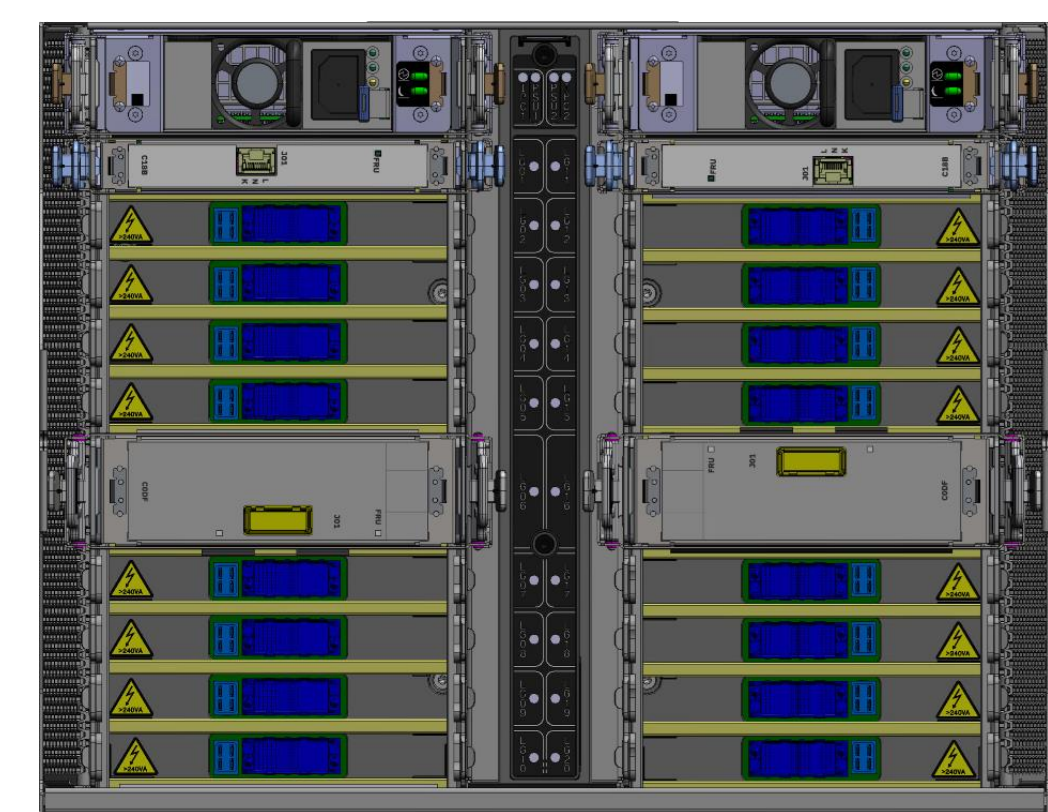

New I/O Adapters for 9176

- 0351
  zHyperLink 2.0
- 0387 / 0388
  FICON Express32G LX / SX (4-port)
- 0454 / 0455
  OSA Express75 GbE SX / LX 1.2
- 0456 / 0457
  OSA Express75 10GbE SR / LR 1.2
- 0459 / 0460
  OSA Express75 25GbE SR / LR 1.2
- 0498 / 0499
  Coupling Express3 LR (CX6-LX) 10G / 25G
- 0522 / 0523
  Network Express SX / LX (CX6-LX) 1G
- 0524 / 0525
  Network Express SR / LR (CX6-LX) 10G
- 0526 / 0527
  Network Express SR / LR (CX6-LX) 25G
- 0909 / 0908
  Crypto Express85 1/2 Adapter
- 0463
  IBM Splyre (TM) AI Accelerator
- I/O Filler

Carry Forward I/O Adapters

- 0436 / 0437
  FICON Express16SA LX / SX (2-port)
- 0442 / 0443
  OSA Express75 1GbE LX / SX
- 0444 / 0445
  OSA Express75 10GbE LR / SR
- 0446
  OSA Express75 1000baseT
- 0448
  IBM Adapter for NVMe1.1 (LinuxONE only)
- NVMe Filler
- 0461 / 0462
  FICON Express32S LX / SX (2-port)
- 0899 / 0898
  Crypto Express75 1/2 Adapter

New CPC I/O Adapters for 9176

- FC 0216
  Integrated Coupling Adapter (ICA SR2.0)
- FC 0315
  PCIe+ Gen4 Fanout
- FC 3376
  100G Integrated Network Adapter (CX7)
- PCIe Filler

PCIe+ I/O Drawer