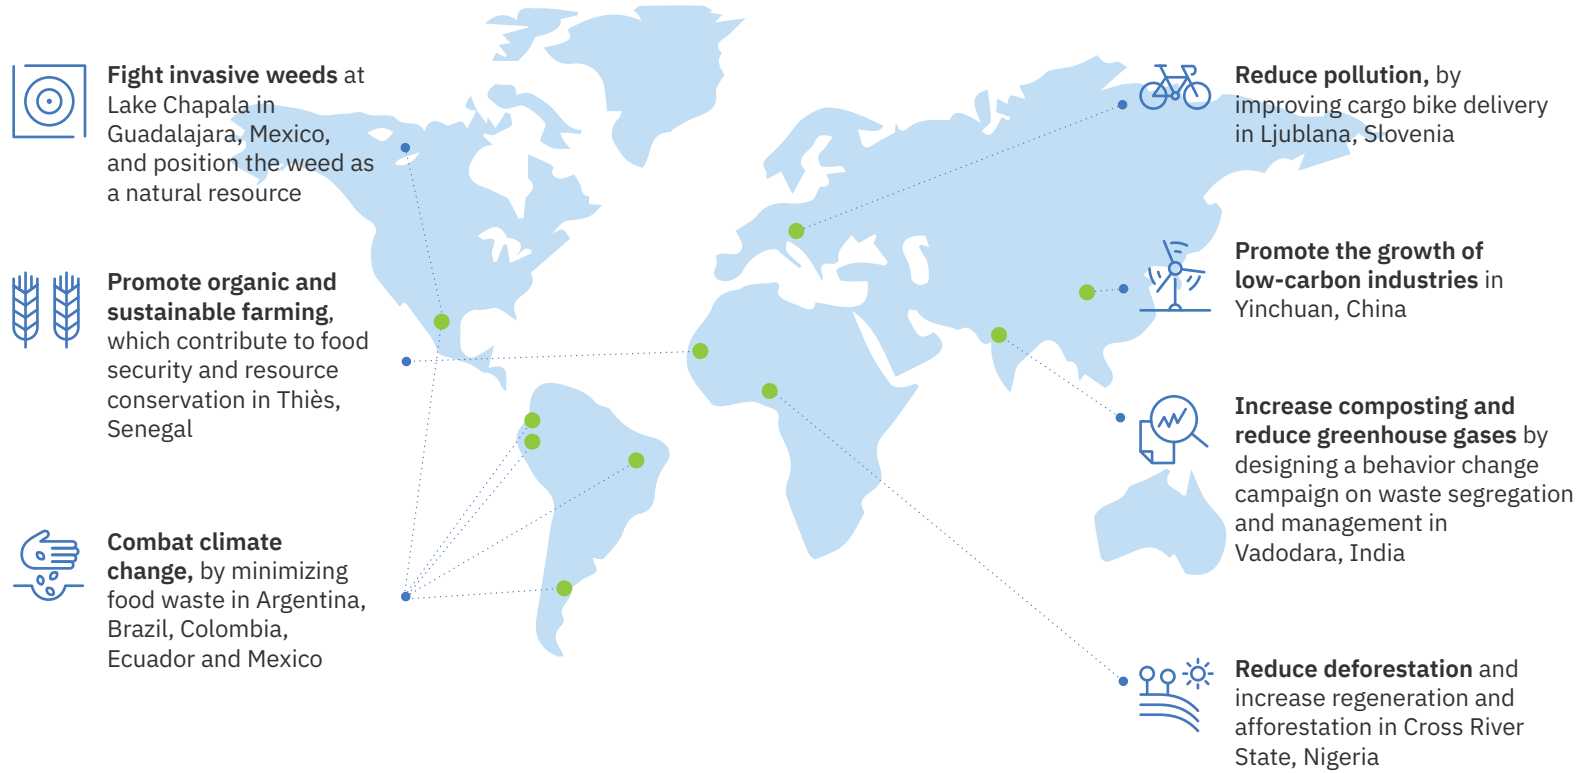

# IBM Corporate Service Corps: Local sustainability—Global impact

IBM Corporate Service Corps is committed to developing environmental resilience for communities around the world. IBM Corporate Service Corps has helped:

*“We would be months behind of where we are today, without the ability to think of a great strategy to improve and scale up our environmental management tools. We would still be operating from project to project.”*