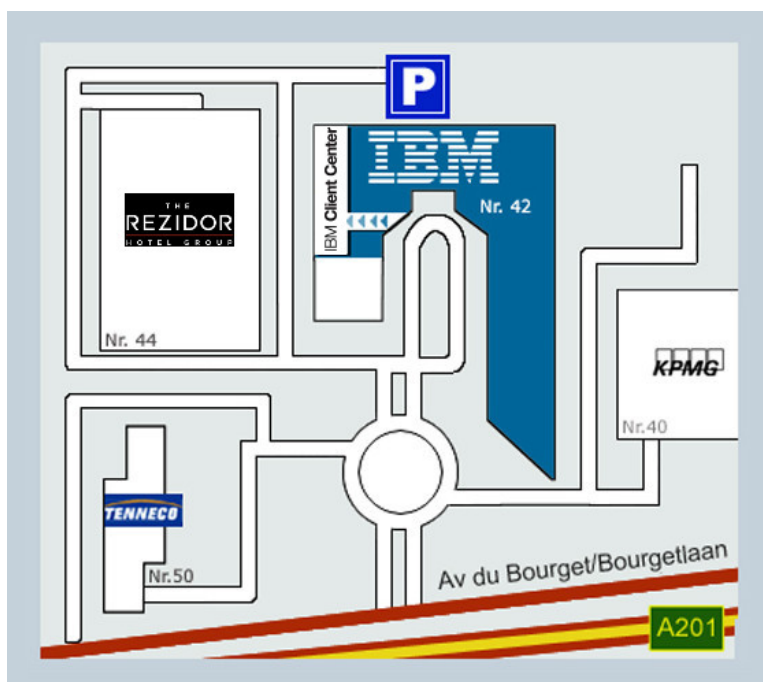

IBM locations in Belgium/Luxembourg

Brussels

[Itinerary](#) [Parking map](#)

IBM - Brussels (HQ)

The IBM Client Center is located in the IBM HQ building
Avenue du Bourget/Bourgetlaan, 42
B-1130 Brussels
Phone : + 32 2 339 55 60

Customer Parking - Level -1

The customer parking is located behind the IBM building. When you get to the entrance, please ring to enter the parking. If you are enrolled to one of our customer meetings a parking space will already be reserved for you.

Drive down the slope and enter the parking (gates will open automatically). Turn right when entering the parking at -1, and then left to find the customer parking. Please ring at the gate to enter the secured customer parking area.