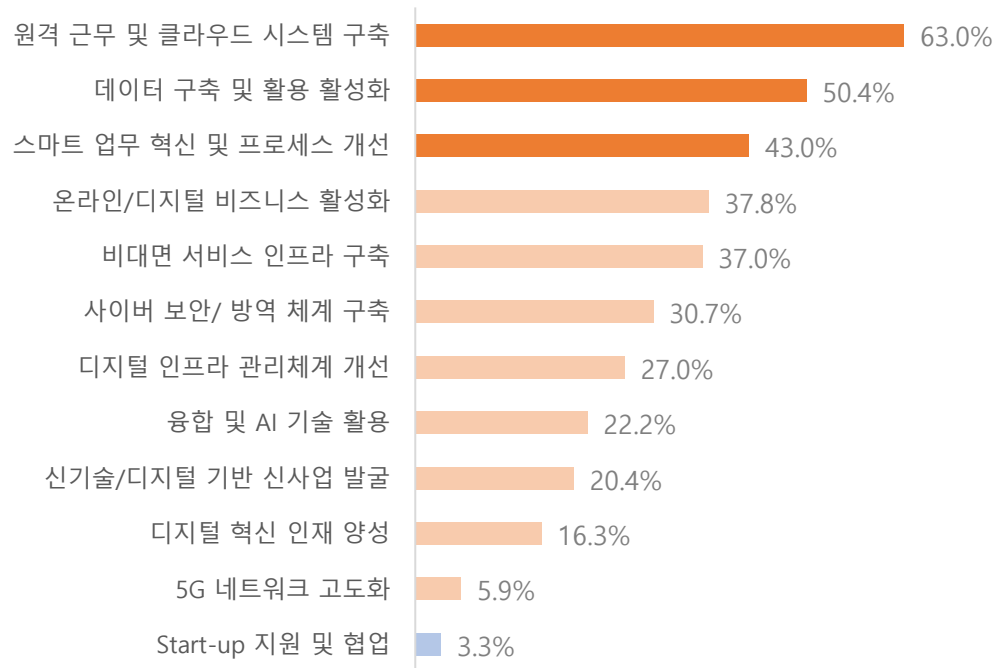

뉴노멀 시대 가속화되는 클라우드 기반 디지털 혁신

‘원격 근무 및 클라우드 시스템 구축’ 디지털 혁신 대응 분야 1순위

한국 기업 디지털 혁신 대응 분야

N=270 including Finance, Manufacturing, Retail/Logistics, Communications/Media, Healthcare and Services