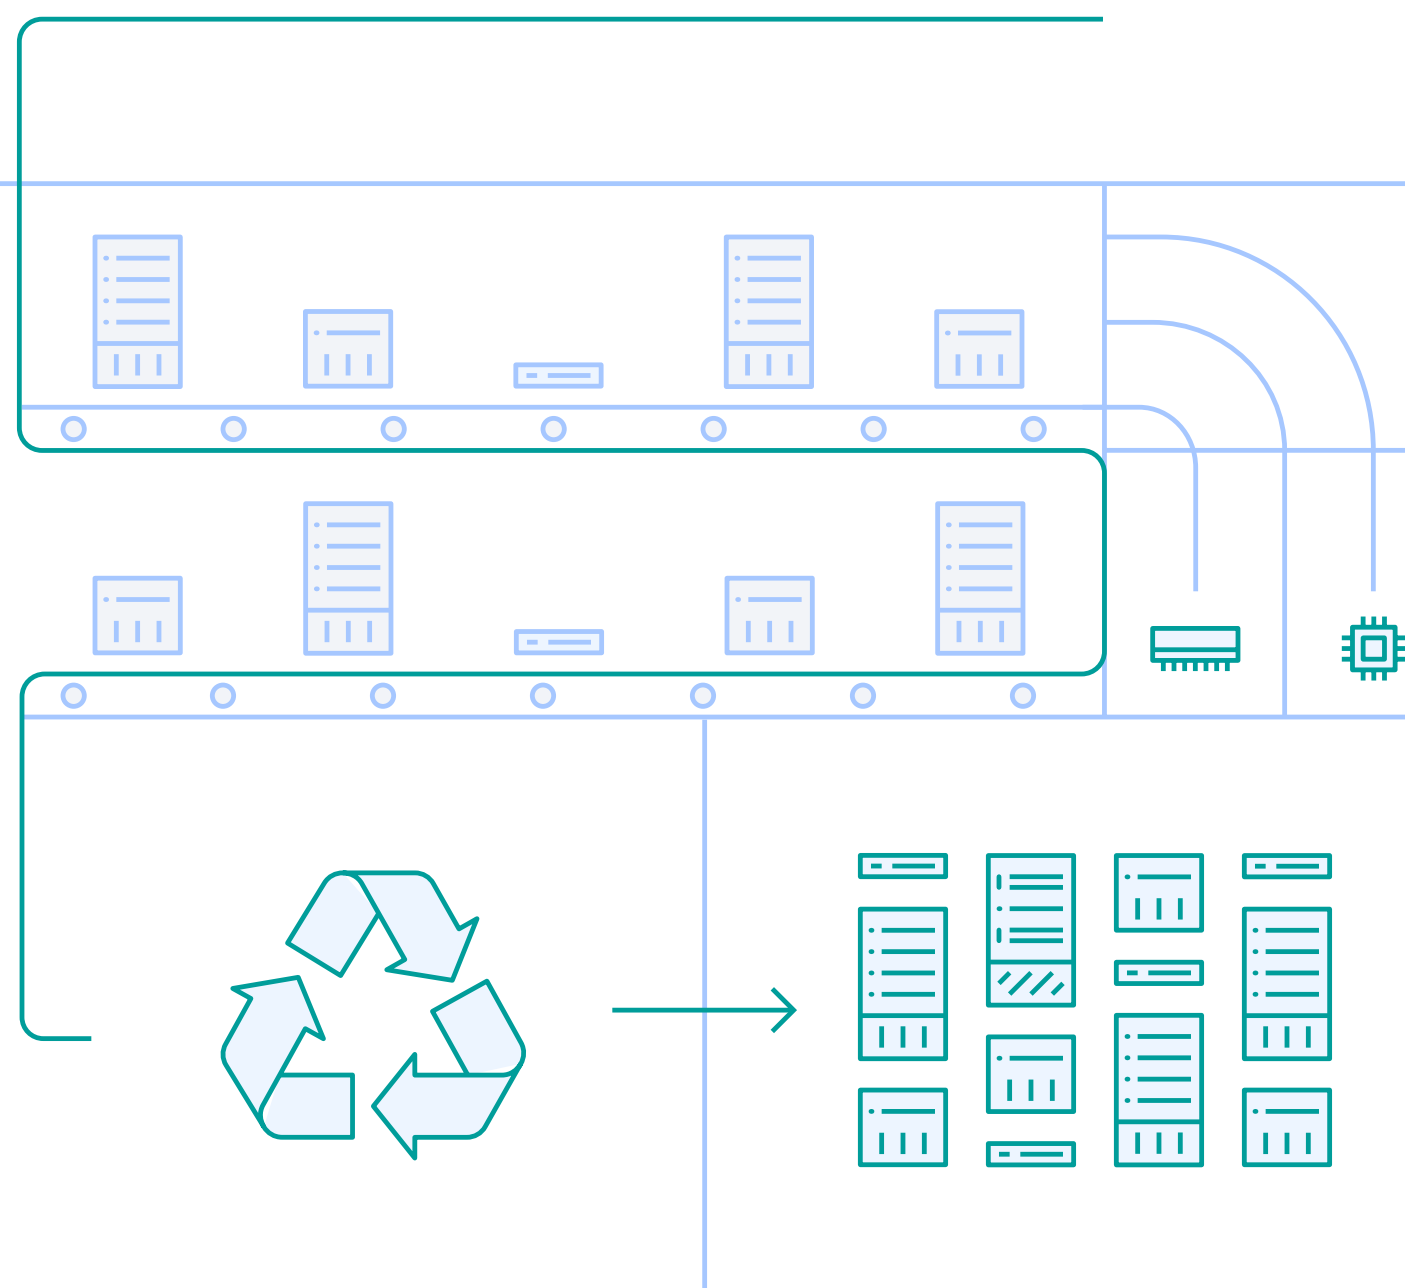

Refurbish, Reuse, Recycle

Support your IT recycling initiatives with IBM Certified Pre-Owned

IBM Certified Pre-Owned solutions may help businesses preserve budget while supporting their sustainability initiatives

When off-lease IBM® assets cannot be directly reused, they are refurbished, recycled or remanufactured through rigorous processes and original manufacturing standards, and then resold as IBM Certified Pre-Owned servers, storage, parts and features.

In 2020, IBM's Global Asset Recovery Services program reported¹:

16,900+ metric tons

More than 16,900 metric tons (37 million pounds) of end-of-life products and product waste were processed in 2020

96.5% of all equipment

IBM recycling operations helps in reducing the impact of products on the environment by extending the life of existing IT equipment and reducing the need to manufacture new products. IDC research indicates that businesses want to work with partners that have a sustainability program and can demonstrate current and future investment plans to reduce waste. IBM has a strong reputation as one of the leaders in this area.²