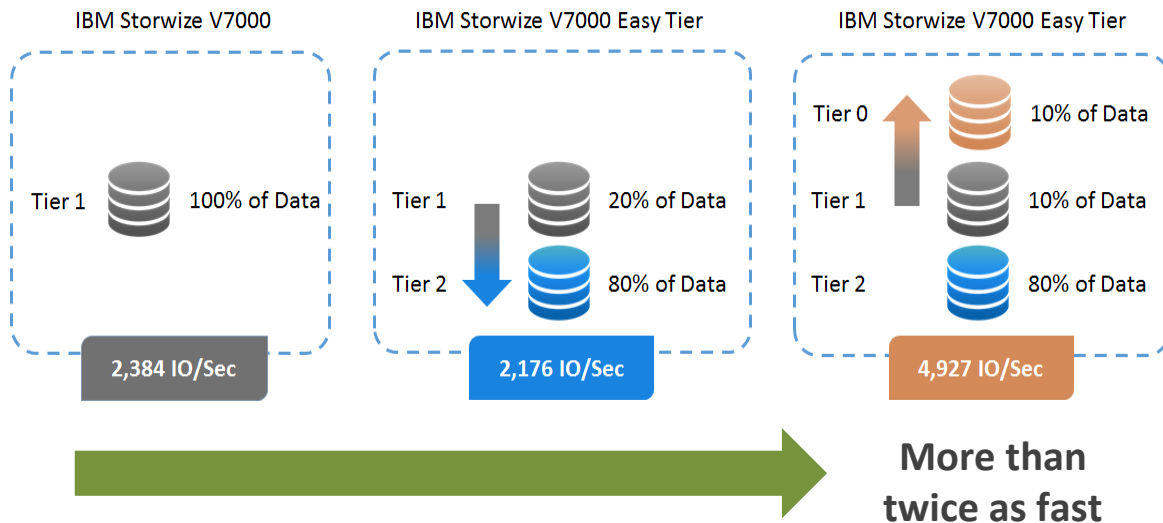

# InstaGraphic: IBM Storwize V7000 Easy Tier with SSD

## Why This Matters

- Meeting the capacity and performance needs of virtualized applications can be difficult and expensive.
- ESG Lab validated Storwize V7000's automated tiering, plus more that double the system performance when a 3<sup>rd</sup> SSD tier was added.
- Easy Tier with SSD can help organizations save on storage capacity while speeding performance.