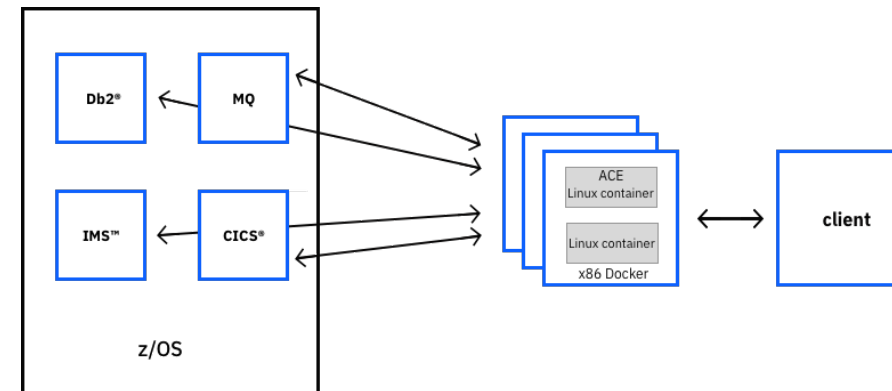

## Running App Connect Enterprise (ACE) on zCX

Receive z/OS® qualities of service (QoS)

Reduce cost of operation

Co-locate ACE and z/OS middleware for efficiency

Run and manage your App Connect Enterprise (ACE) integration servers and the related systems of record in zCX. ACE combines the benefits of IBM Integration Bus and IBM App Connect Professional. Alongside cloud native technologies, ACE can support the span of integration needs across a modern digital enterprise.

The zCX container architecture will simplify application connectivity for a flexible and dynamic infrastructure, while maintaining operational control within z/OS and z/OS Qualities of Service.

Without zCX