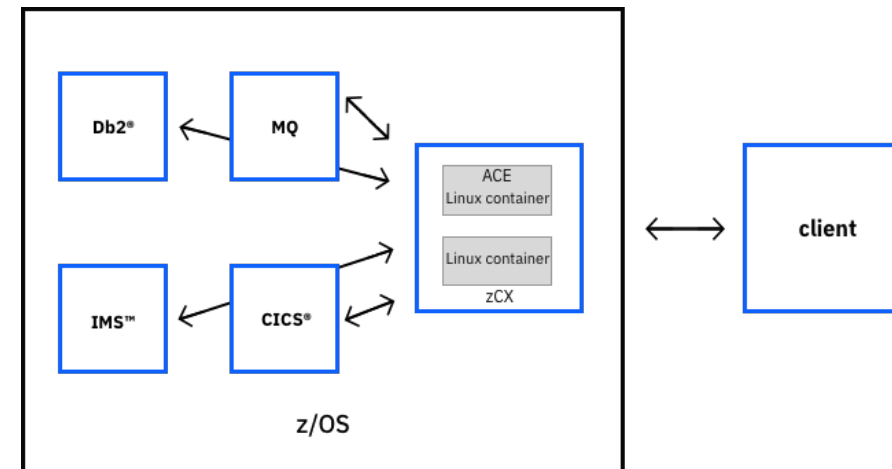

With zCX

Learn More
Visit the zCX Content Solution: <https://ibm.biz/BdzMs3>
Read about IBM ACE with zCX: <https://ibm.biz/BdqQOk>