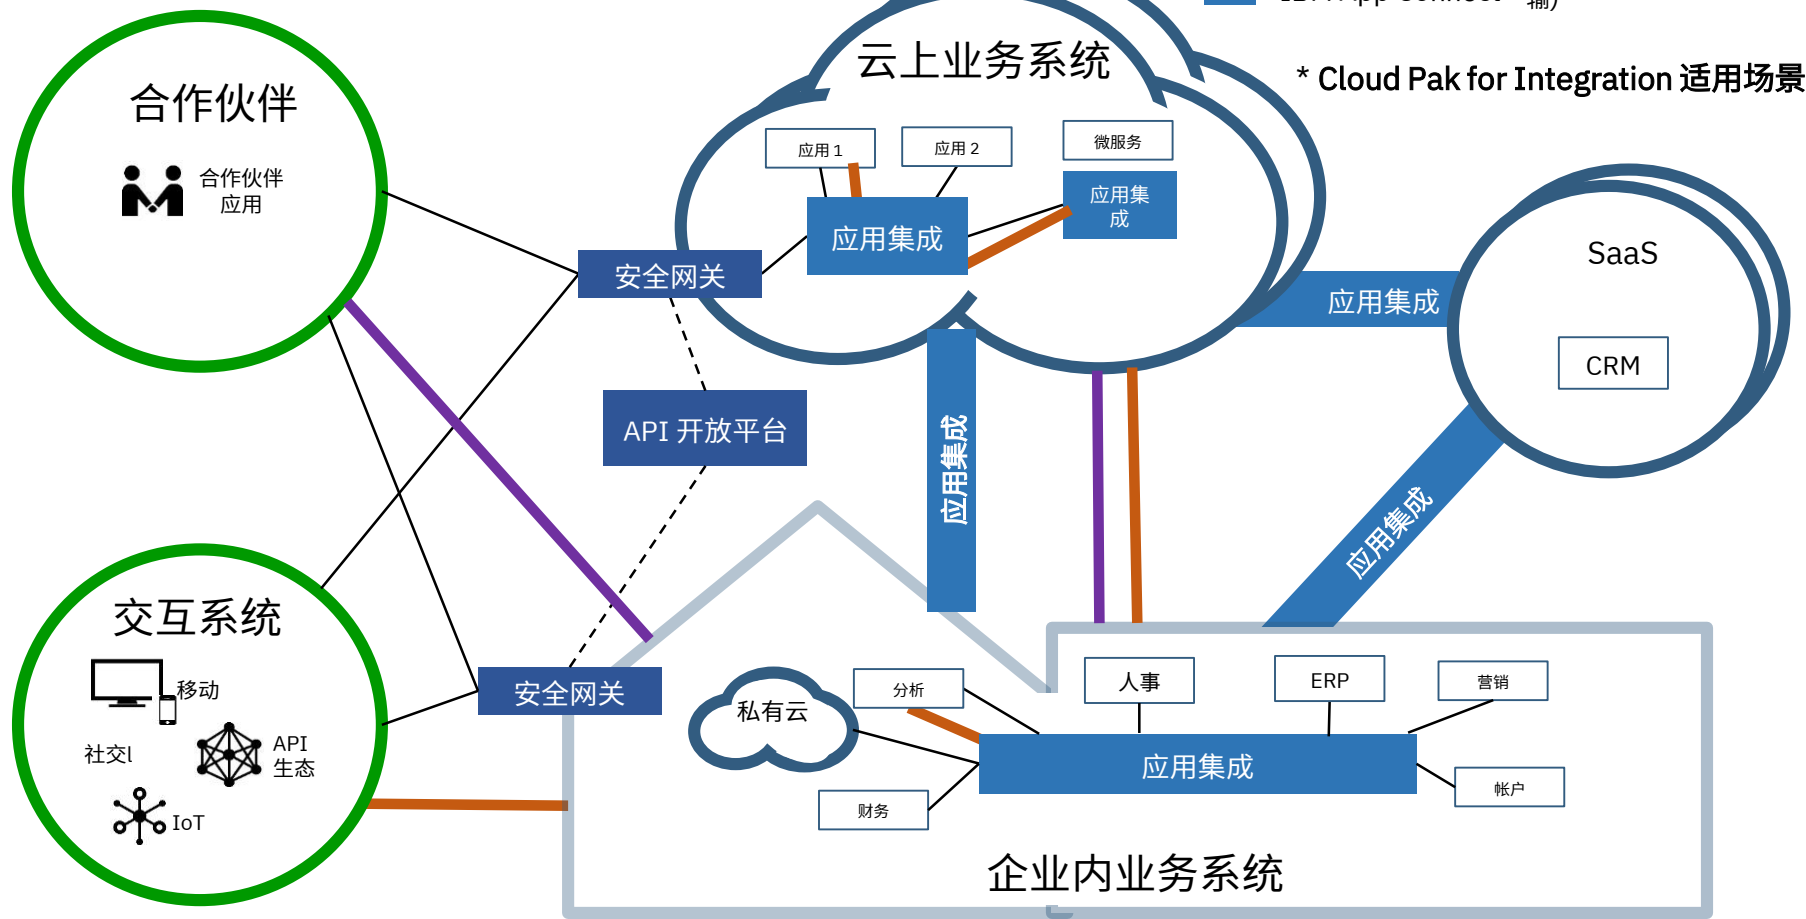

Cloud Pak for Integration

- IBM API Connect
- IBM MQ & Event Stream & DataPower
- IBM App Connect
- IBM Aspera (文件高速传输)

* Cloud Pak for Integration 适用场景