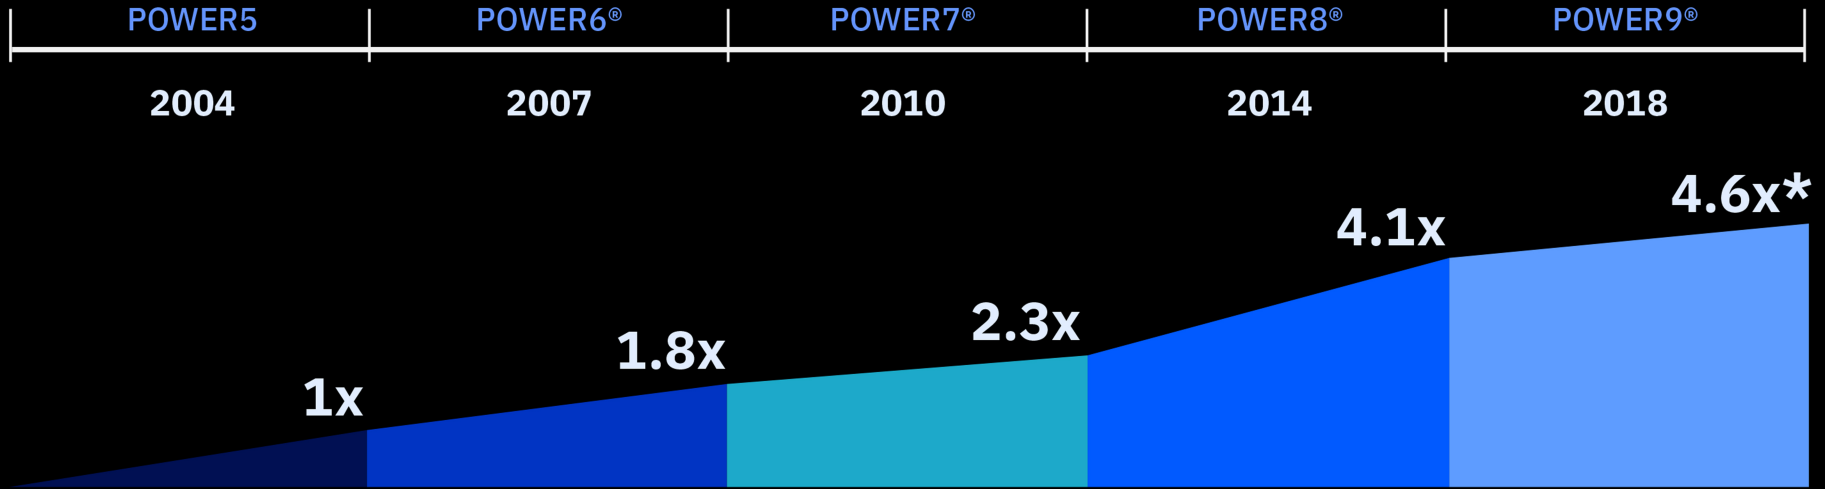

# What era is your infrastructure from?

POWER5	POWER6®	POWER7®	POWER8®	POWER9®
2004	2007	2010	2014	2018
<b>2004</b> POWER5 Launch	<b>2007</b> POWER6® Launch	<b>2010</b> POWER7® Launch	<b>2014</b> POWER8® Launch	<b>2018</b> POWER9® Launch
<b>2004</b> College students try out a new social network called Facebook.	<b>2007</b> POWER5 Launch Apple fans applaud as Steve Jobs introduces the iPhone.	<b>2010</b> San Francisco becomes the first city where riders can hail an Uber.	<b>2015</b> BB-8 appears for the first time in “Star Wars: The Force Awakens.”	SpaceX conducts the maiden launch of the Falcon Heavy rocket.
<b>2005</b> The Xbox 360 game console first appears in stores.	<b>2008</b> Web surfers start using the first version of Google Chrome.	<b>2012</b> NASA’s Curiosity rover successfully lands on Mars.	<b>2016</b> The Rams become the first NFL team in Los Angeles in two decades.	On-demand streaming becomes the most popular music format.
	<b>2009</b> Barack Obama takes the oath of office for his first term as president.	<b>2013</b> The price of one Bitcoin surges from \$13 to over \$1000.	<b>2017</b> The first Tesla Model 3 rolls off the assembly line.	One in six Americans now owns a voice-activated smart speaker.

## Relative Performance Per Core

[Learn how the IBM POWER9 family of servers can transform your datacenter for today's business demands.](#)