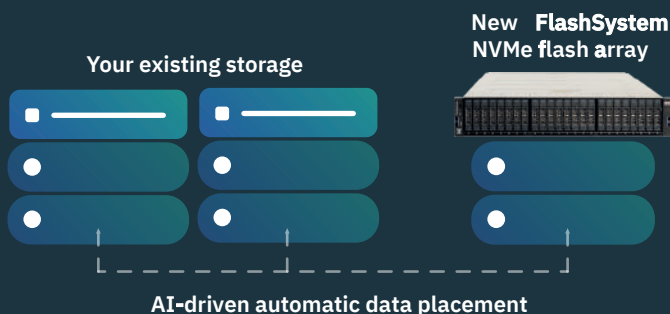

Modernize and accelerate **ALL** of your storage

*Terms and conditions apply to this offer

Don't delay!

This is a limited-time offer. Contact your IBM Business Partner to get started or fill out **this form** and we'll get back to you in one working day.