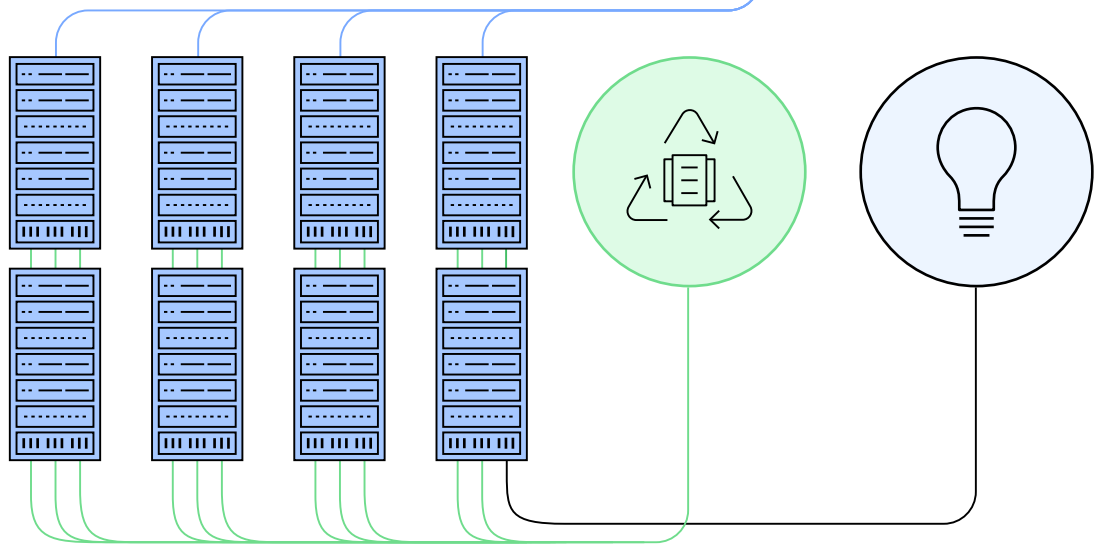

In 2019, IBM's asset recovery operation recycled¹:

16,000+

metric tons (36 million pounds) of products, parts and materials

1,500,000+

assets were processed for recycling or resale

5,000,000+

parts were harvested and resold